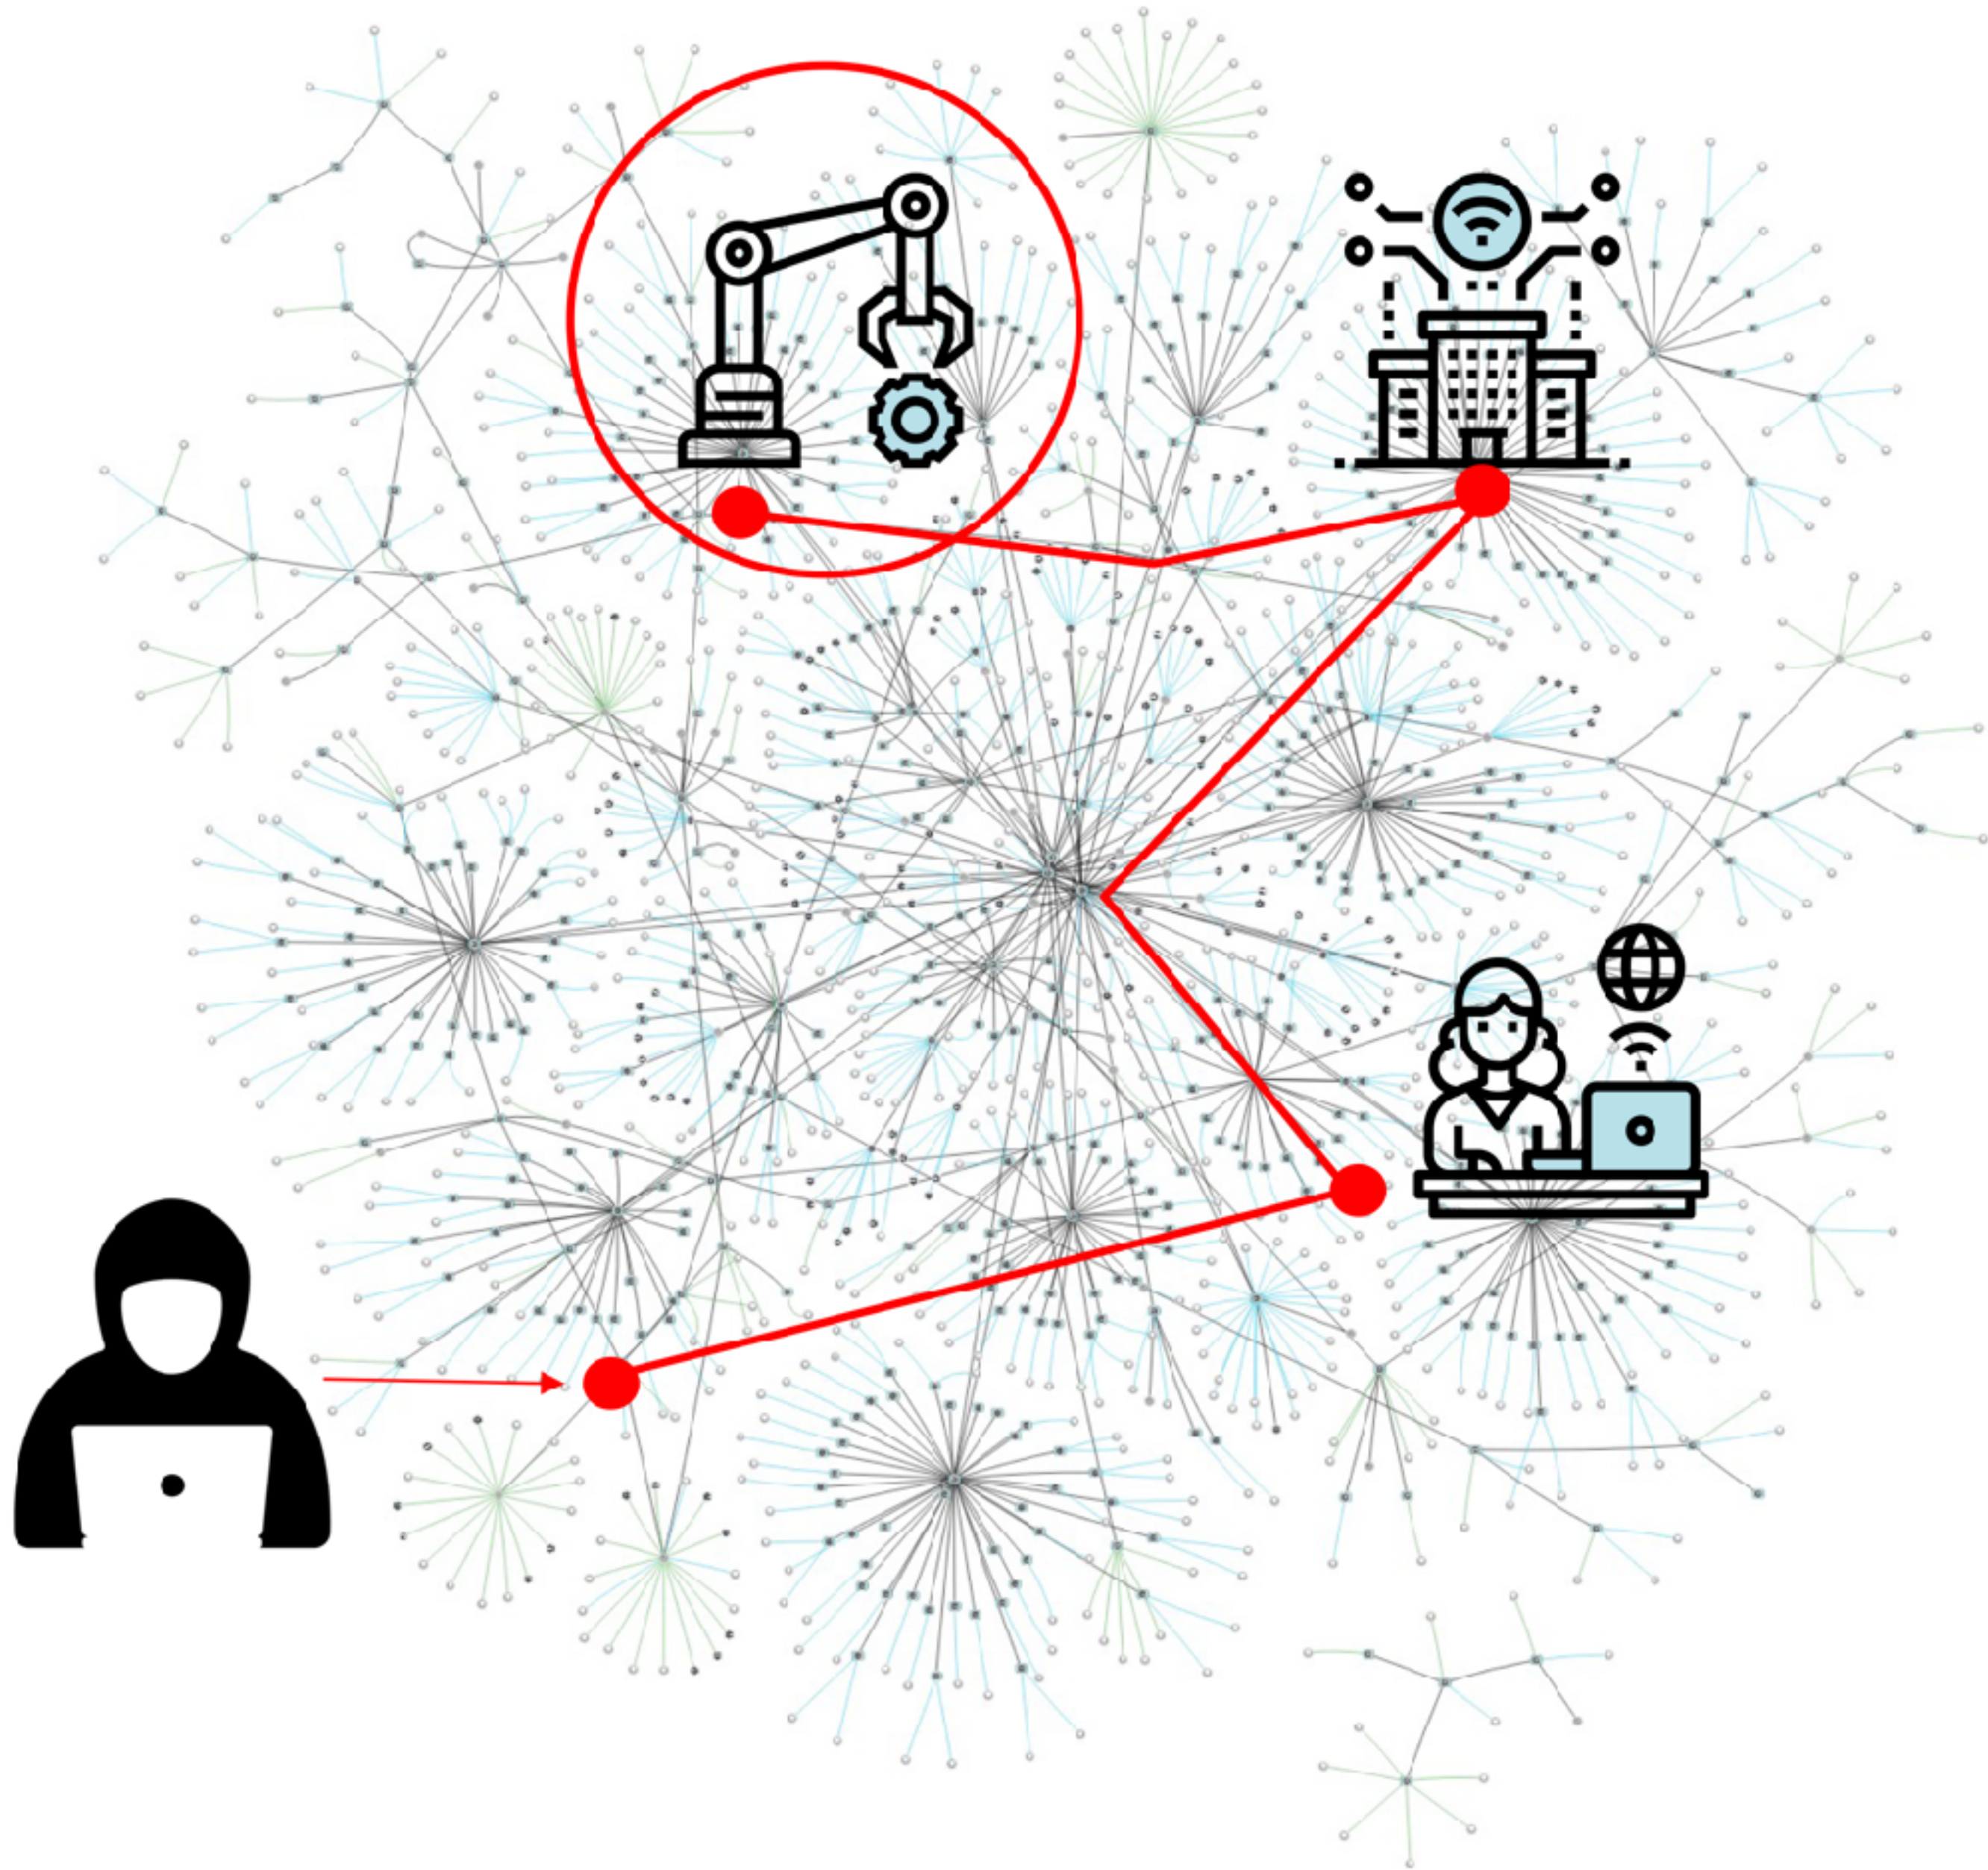

narrowwin

Digital Twin of your IT & OT network

Dr. Tim Senn
28.11.2023

<https://narrowwin.ch>

Computer networks are fragile constructs

- Historically grown
- IT environments and Research/Production (OT) environments connected
- Lab Equipment, ICS, IoT, Servers, Computers etc.
- Business critical

Attackers move from vulnerable device to device

Visibility is the basis
for resilience

Digital Twin of the IT, OT & IoT Networks

Fully automated „Data Journey“

1.) Crawler

2.) Digital Twin

3.) Intelligence

It's not just about security, it's also about availability