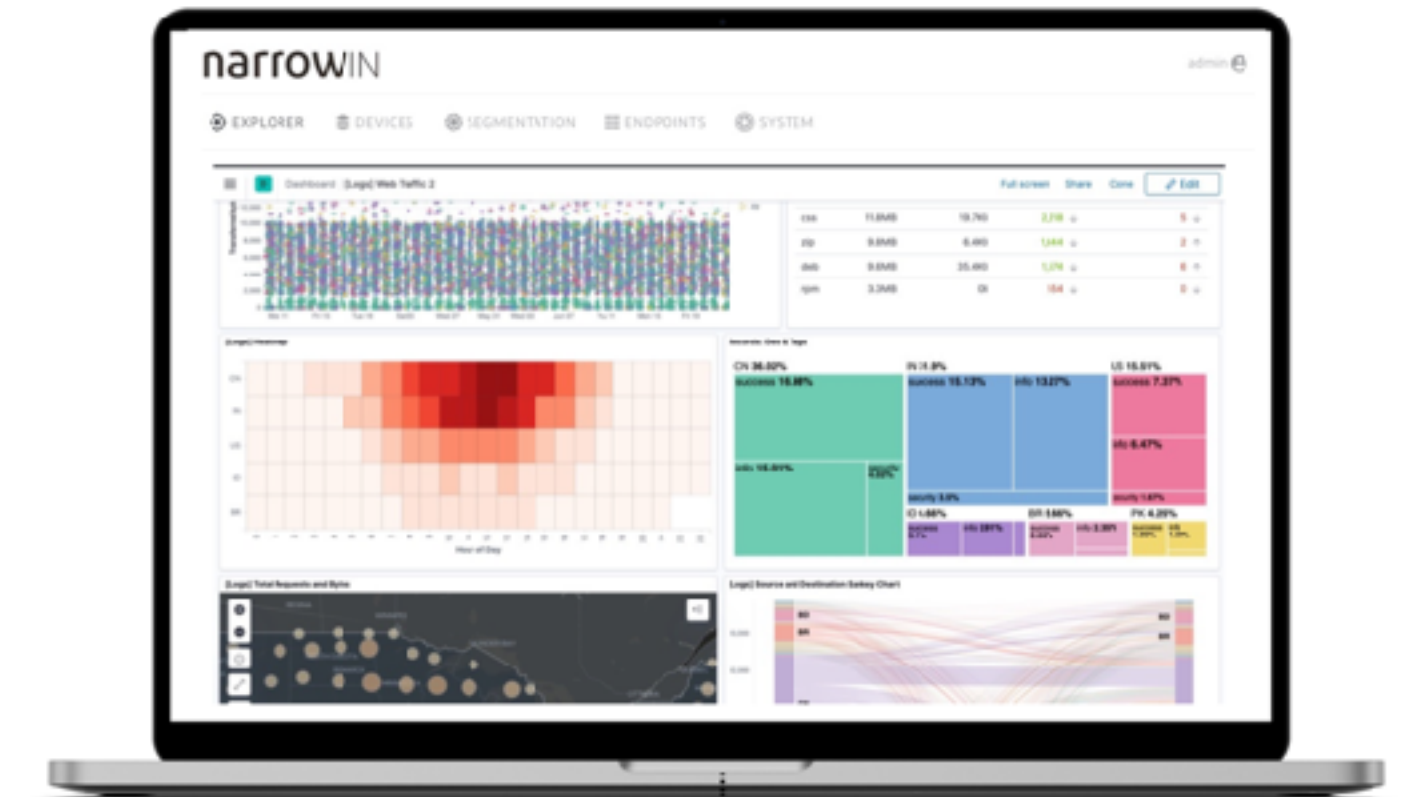

narrowwin

Digital Twin of your IT & OT network

Dr. Tim Senn
28.11.2023

<https://narrowwin.ch>

Computer networks are fragile constructs

- Historically grown
- IT environments and Research/Production (OT) environments connected
- Lab Equipment, ICS, IoT, Servers, Computers etc.
- Business critical

Attackers move from vulnerable device to device

Visibility is the basis
for resilience

Digital Twin of the IT, OT & IoT Networks

Fully automated „Data Journey“

1.) Crawler

2.) Digital Twin

3.) Intelligence

It's not just about security, it's also about availability