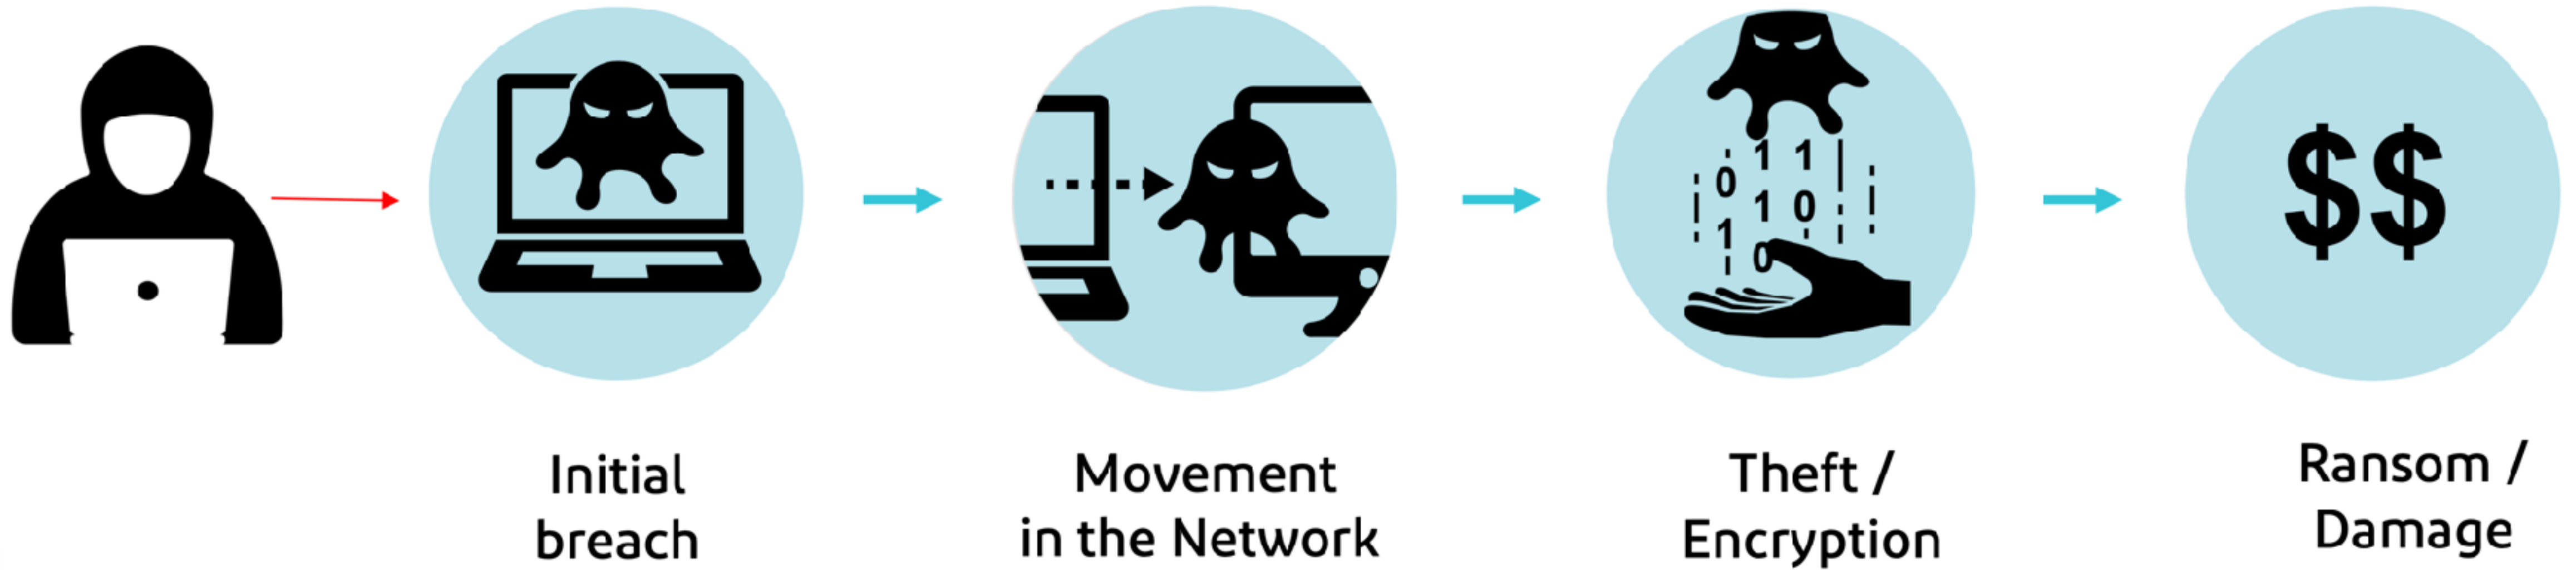

narrowwin

Digital Twin of your IT & OT network

Dr. Tim Senn
28.11.2023

<https://narrowwin.ch>

Computer networks are fragile constructs

- Historically grown
- IT environments and Research/Production (OT) environments connected
- Lab Equipment, ICS, IoT, Servers, Computers etc.
- Business critical

Attackers move from vulnerable device to device

Visibility is the basis
for resilience

Digital Twin of the IT, OT & IoT Networks

Fully automated „Data Journey“

1.) Crawler

2.) Digital Twin

3.) Intelligence

It's not just about security, it's also about availability