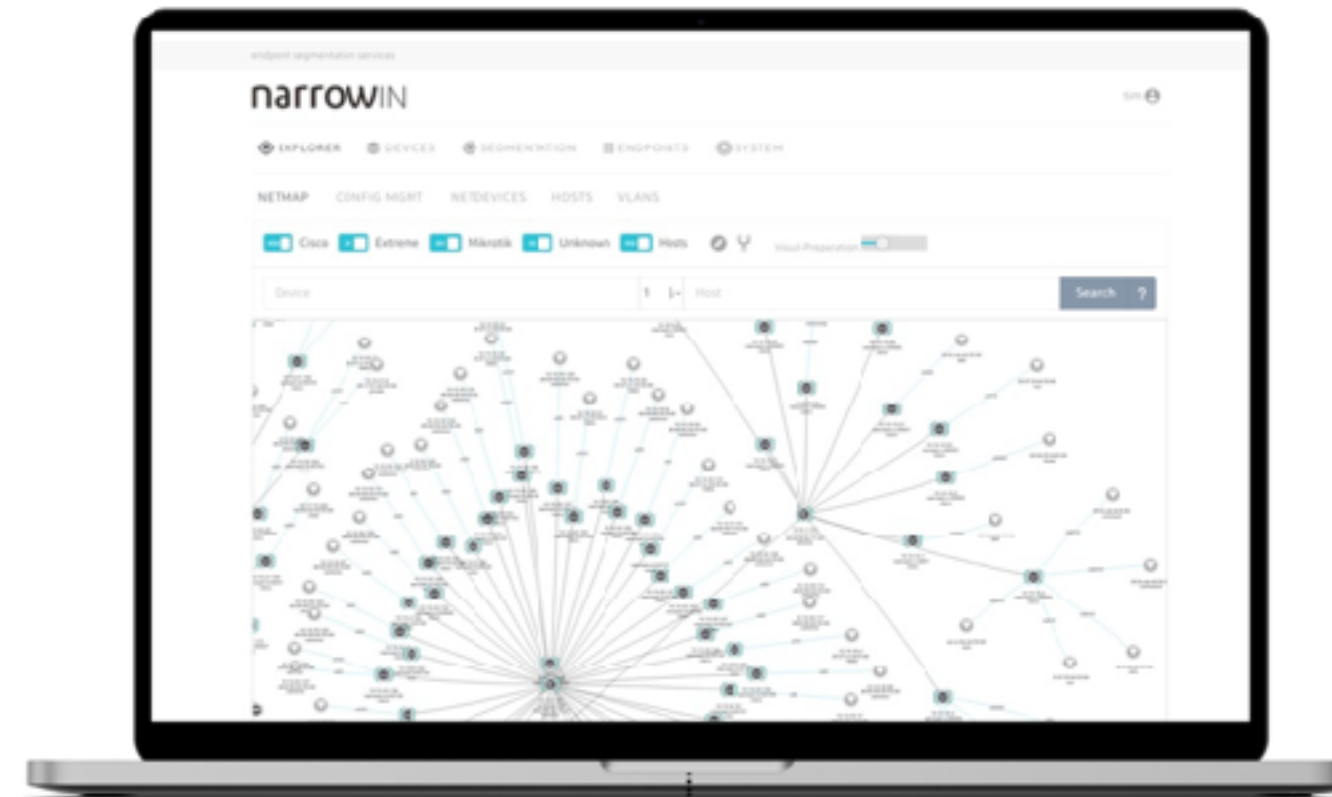

narrowwin

Digital Twin of your IT & OT network

Dr. Tim Senn
28.11.2023

<https://narrowwin.ch>

Computer networks are fragile constructs

- Historically grown
- IT environments and Research/Production (OT) environments connected
- Lab Equipment, ICS, IoT, Servers, Computers etc.
- Business critical

Attackers move from vulnerable device to device

Visibility is the basis
for resilience

Digital Twin of the IT, OT & IoT Networks

Fully automated „Data Journey“

1.) Crawler

2.) Digital Twin

3.) Intelligence

It's not just about security, it's also about availability