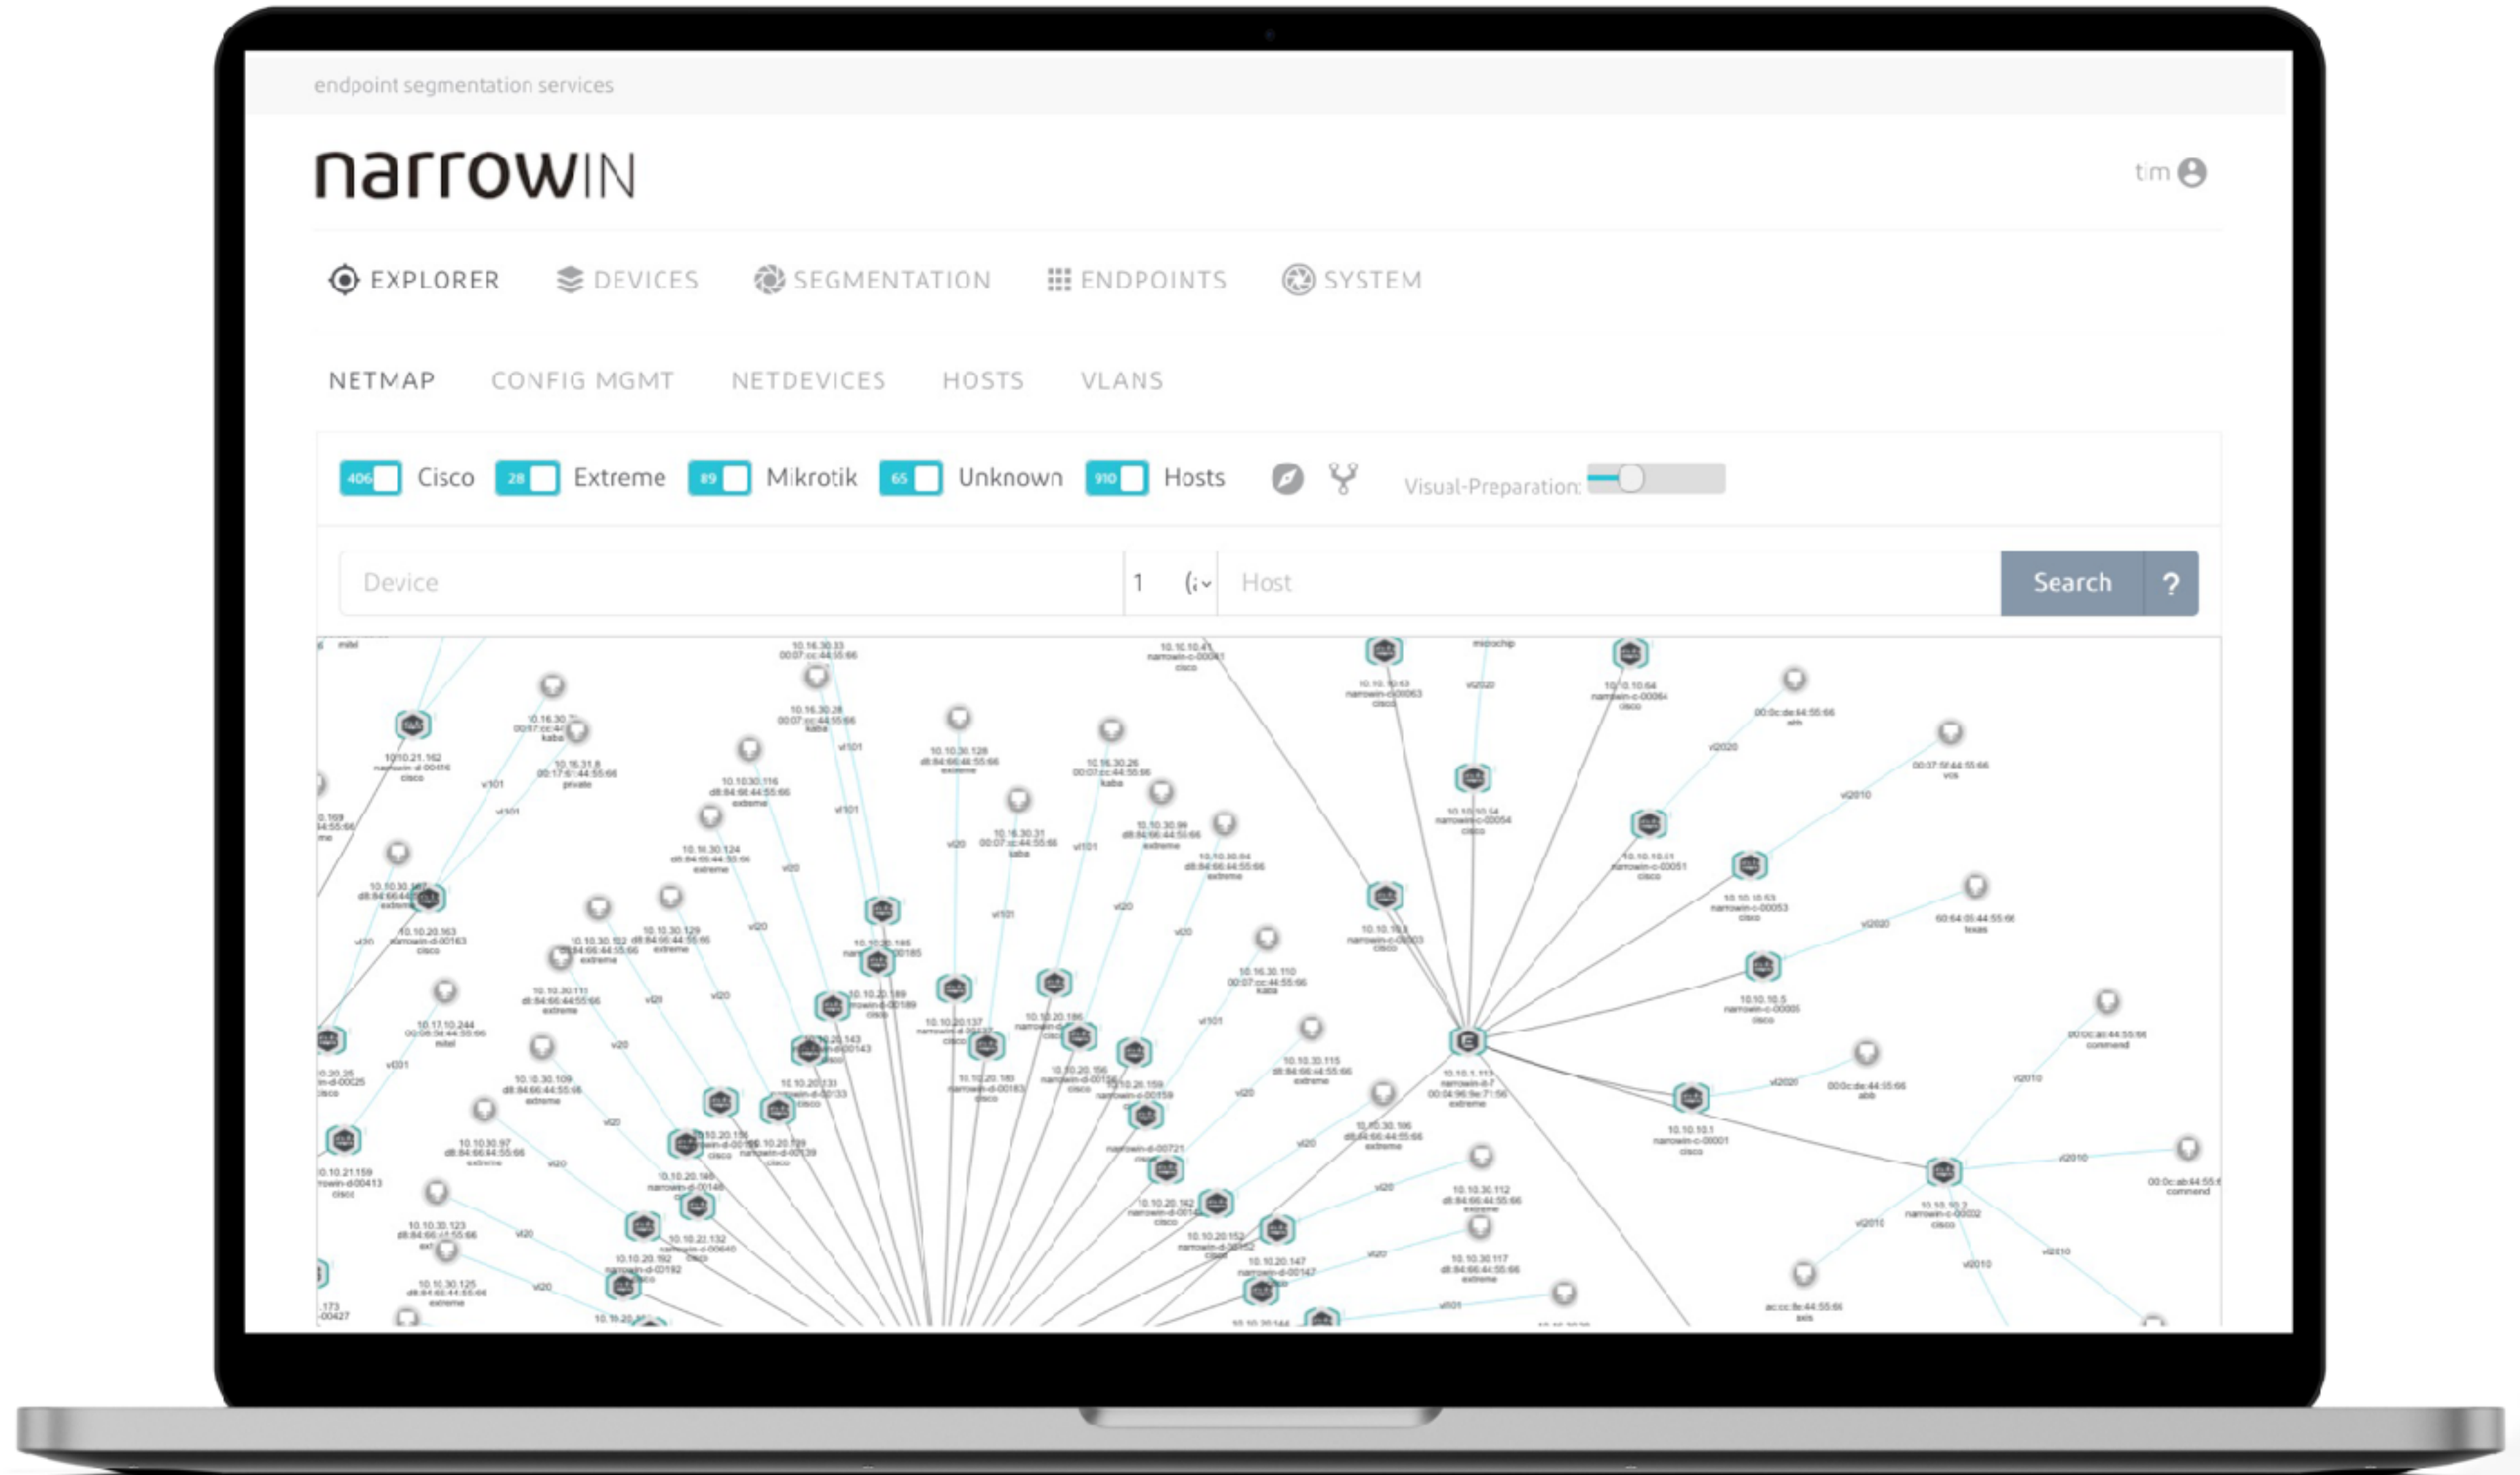

narrowwin

Digital Twin of your IT & OT network

Dr. Tim Senn
28.11.2023

<https://narrowwin.ch>

Computer networks are fragile constructs

- Historically grown
- IT environments and Research/Production (OT) environments connected
- Lab Equipment, ICS, IoT, Servers, Computers etc.
- Business critical

Attackers move from vulnerable device to device

Visibility is the basis
for resilience

Digital Twin of the IT, OT & IoT Networks

Fully automated „Data Journey“

1.) Crawler

2.) Digital Twin

3.) Intelligence

It's not just about security, it's also about availability