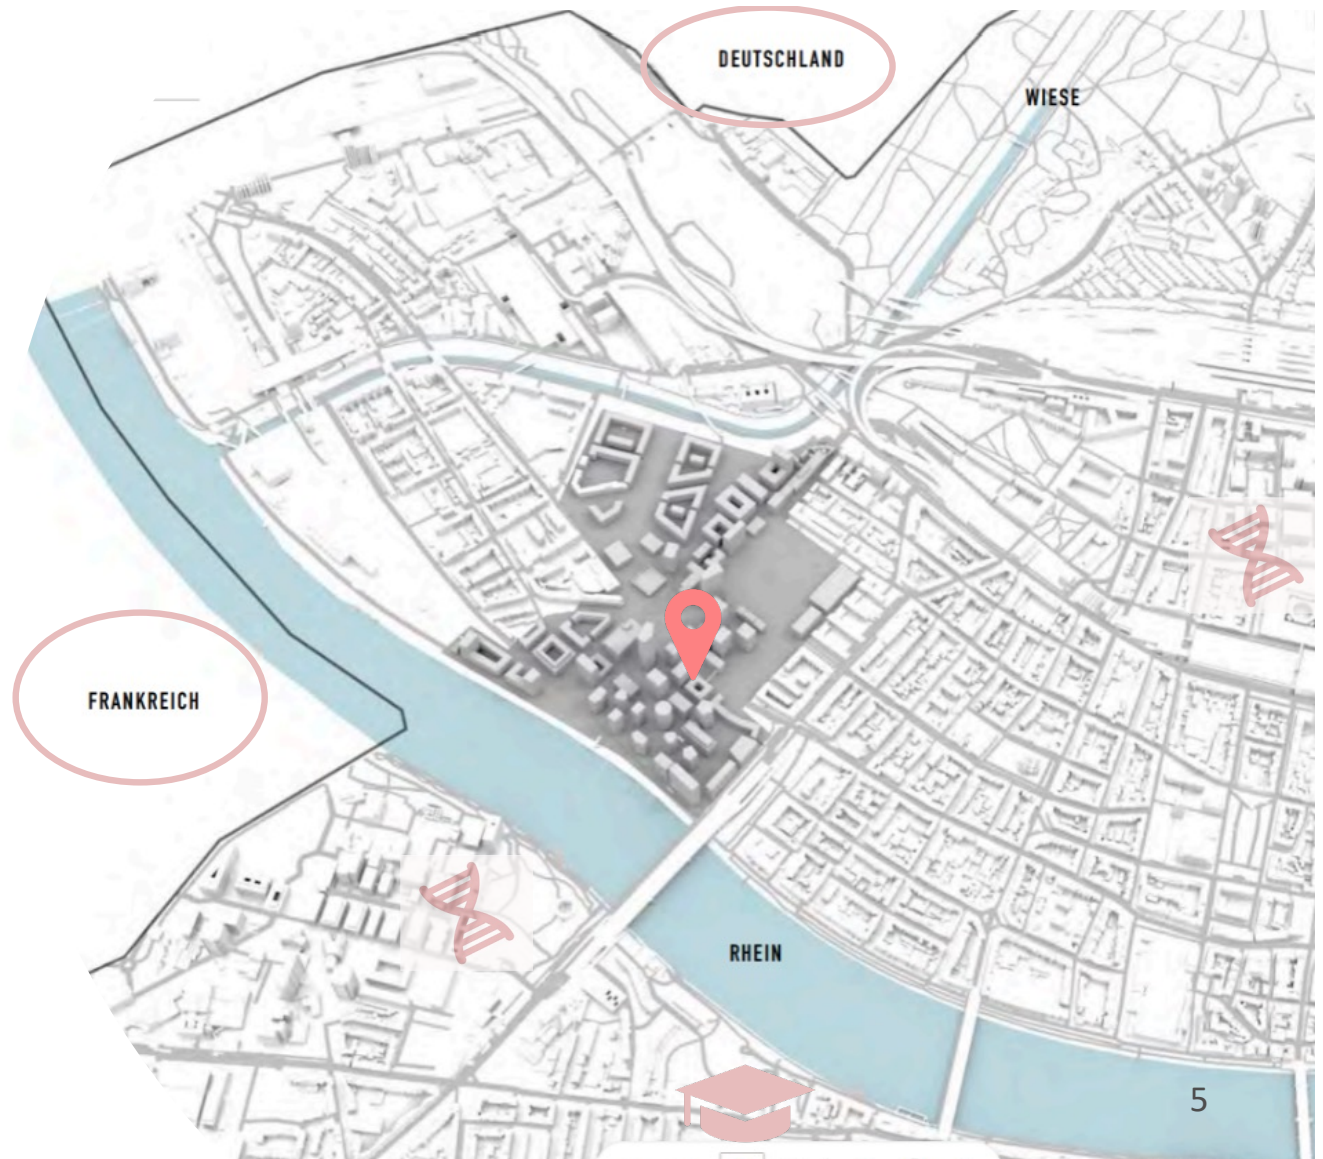

The making of a Tech Hub in Basel

The rise of a new city-district

Klybeckplus: largest transformation site in Switzerland

16 soccer fields

Planned floor space has the size
12 Roche Towers

of which
60% living
40% working

Planning
2100 flats
for 8500 people

Building

7500 workplaces

A new innovative district as a

Home for

- ambitious companies
- new clusters

Part of a global network of 22 innovative districts

Our Vision:
Klybeck site
becomes a
Catalyst
for a
Tech-Hub in
Basel

A pioneer Tech-Cluster

In the middle of the border
triangle between France and
Germany

Klybeck:
where
growth is
possible

Klybeck and TechHub: Growing together

Connect, share and collaborate!

Shared infrastructure